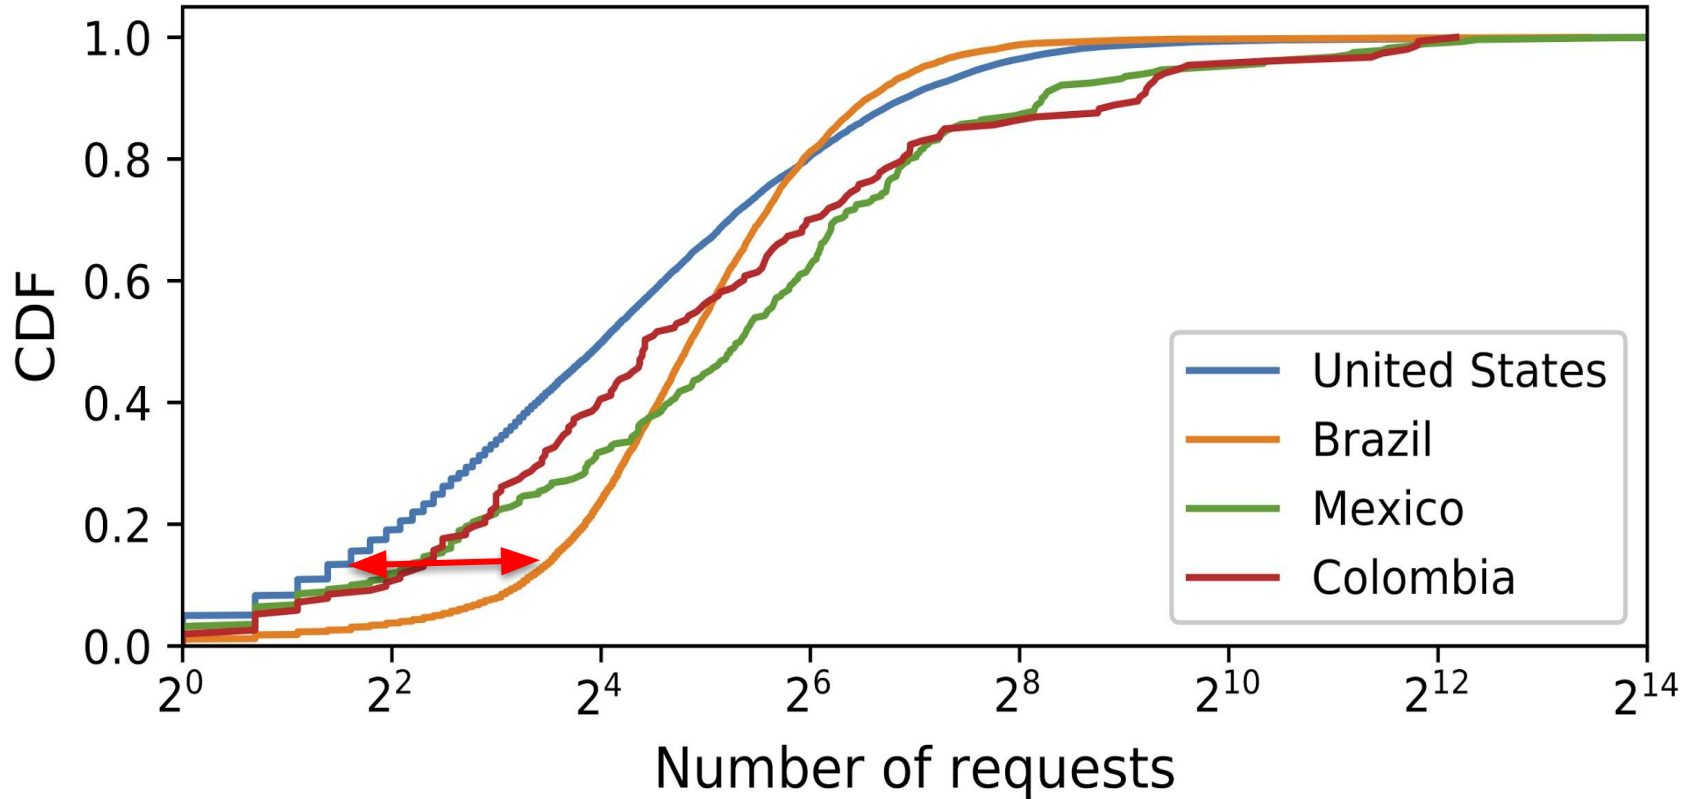

AS popularity by country