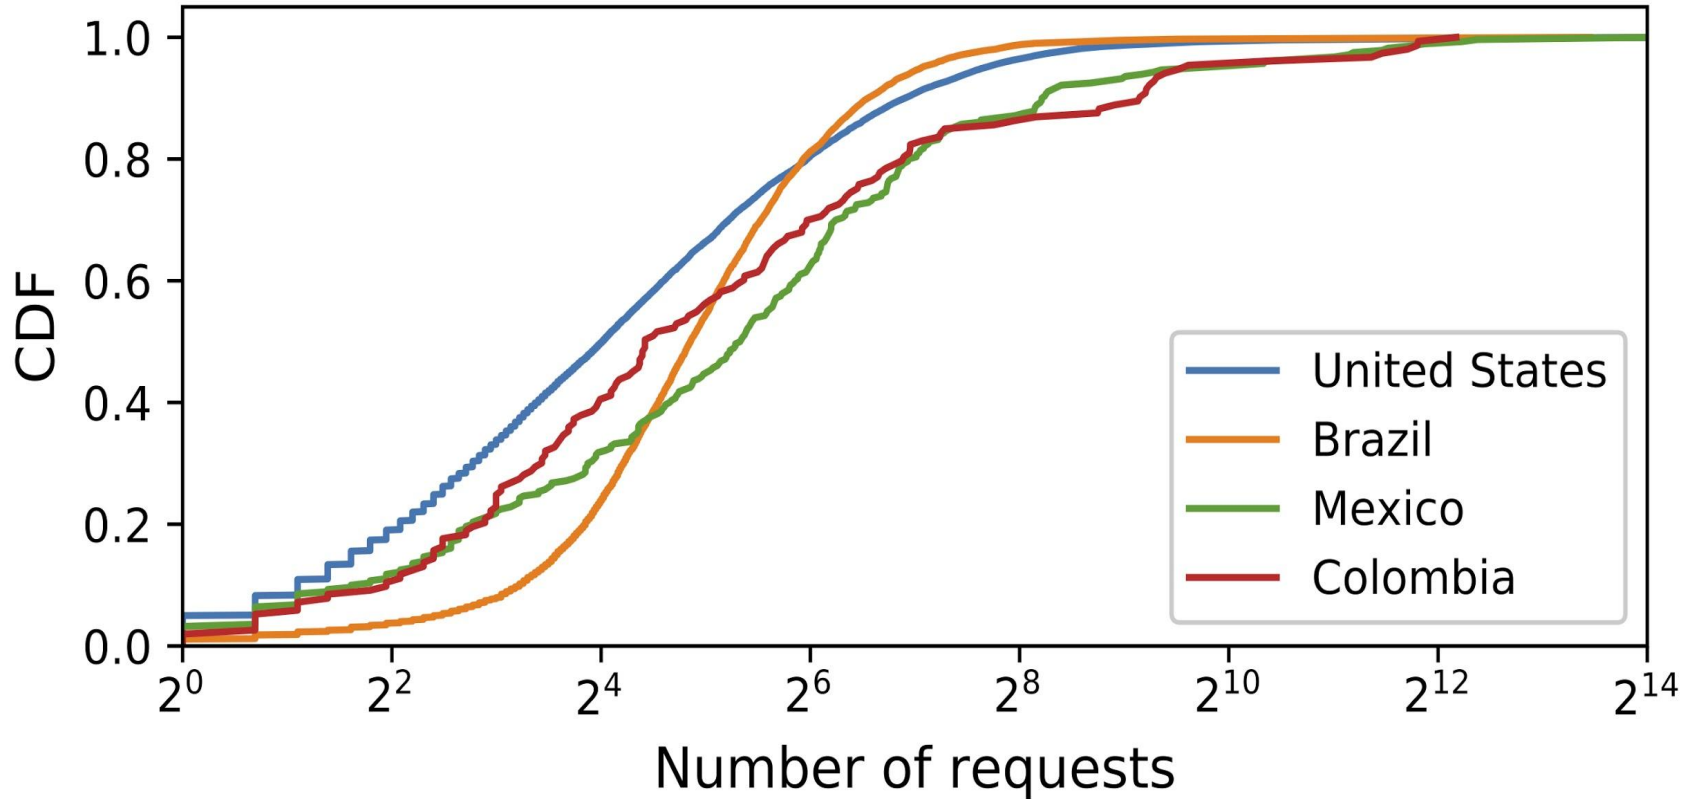

AS popularity by country