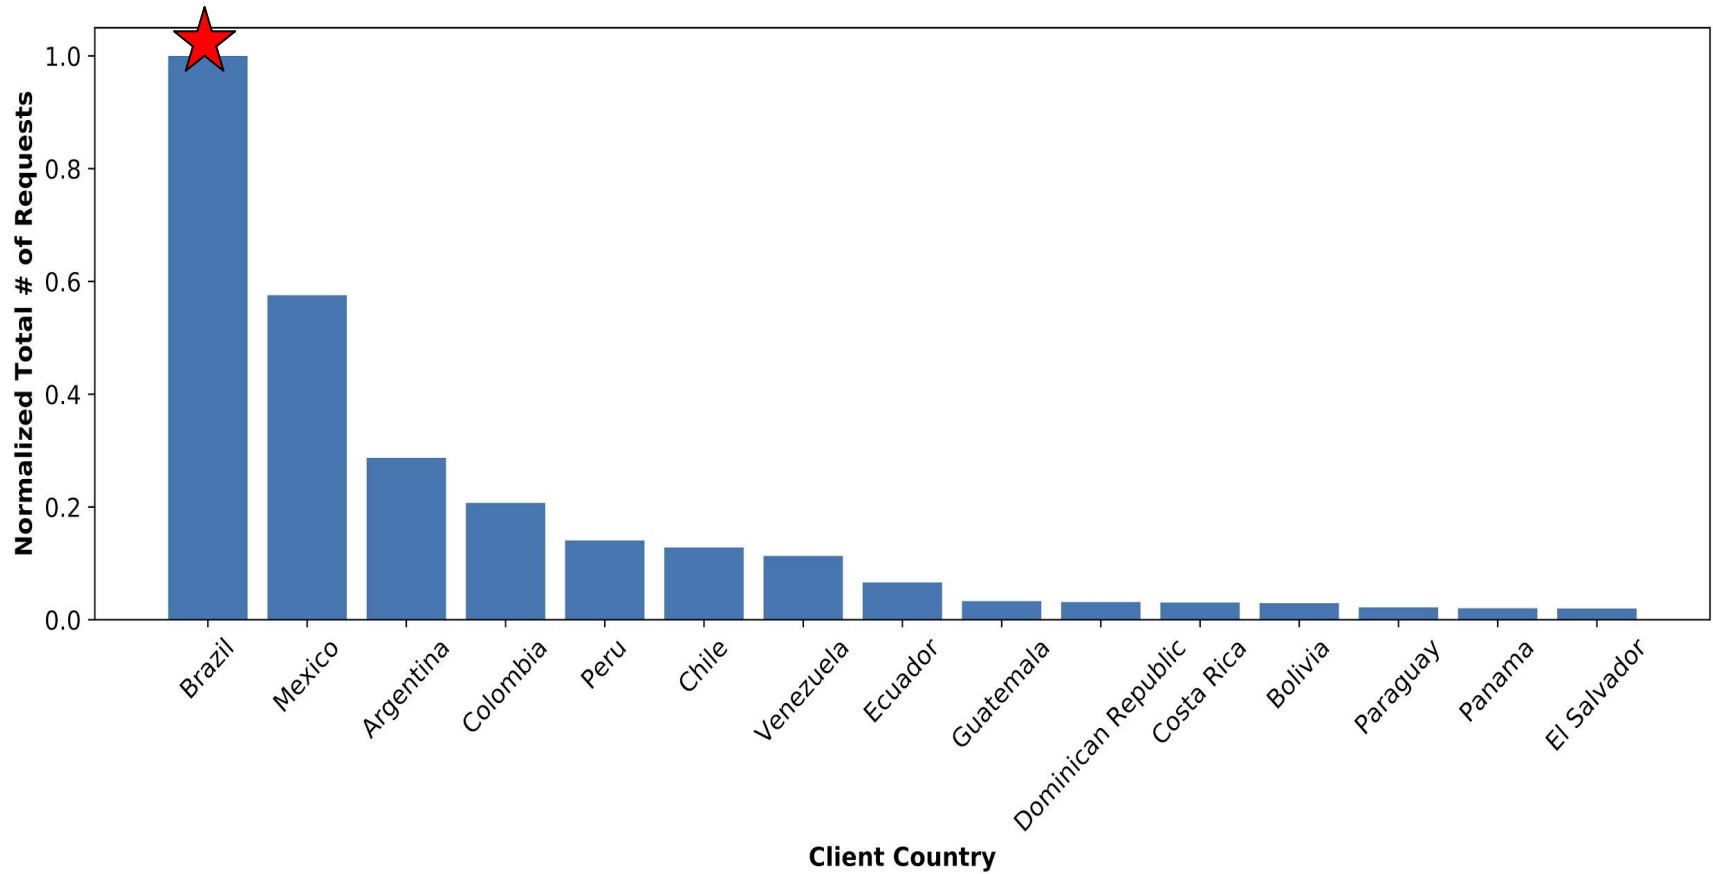

# Dataset

Client Ip	Country of origin	ASN	PoP	# Requests
x.x.x.0 /24	Brazil	1234	ABC	98765
x.x.x.0 /24	Mexico	5678	DEF	43210
x.x.x.0 /24	Colombia	1234	GHI	98765
x.x.x.0 /24	Chile	5678	ABC	43210

# Request counts by country of origin

# AS popularity by country