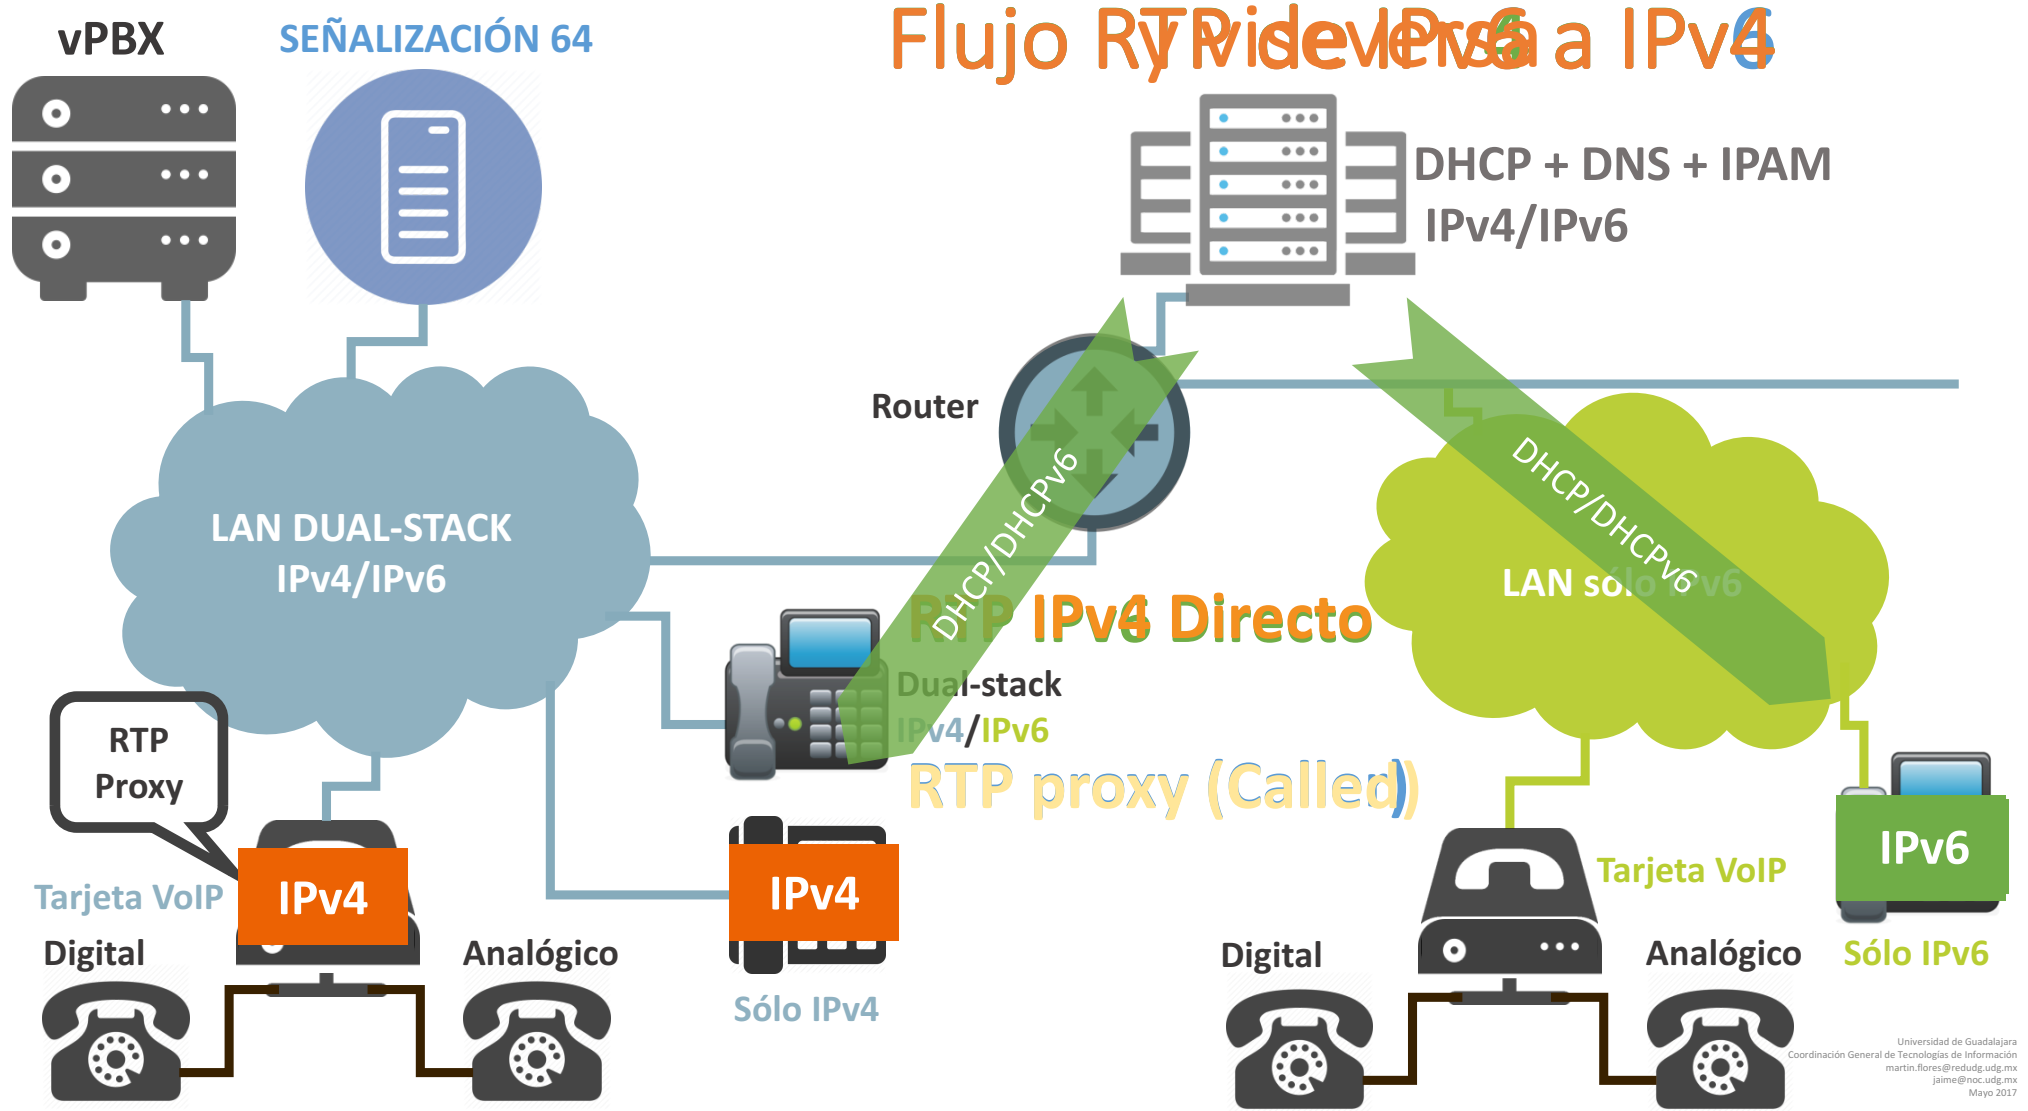

Flujo RTP Video y Voz a IPv4