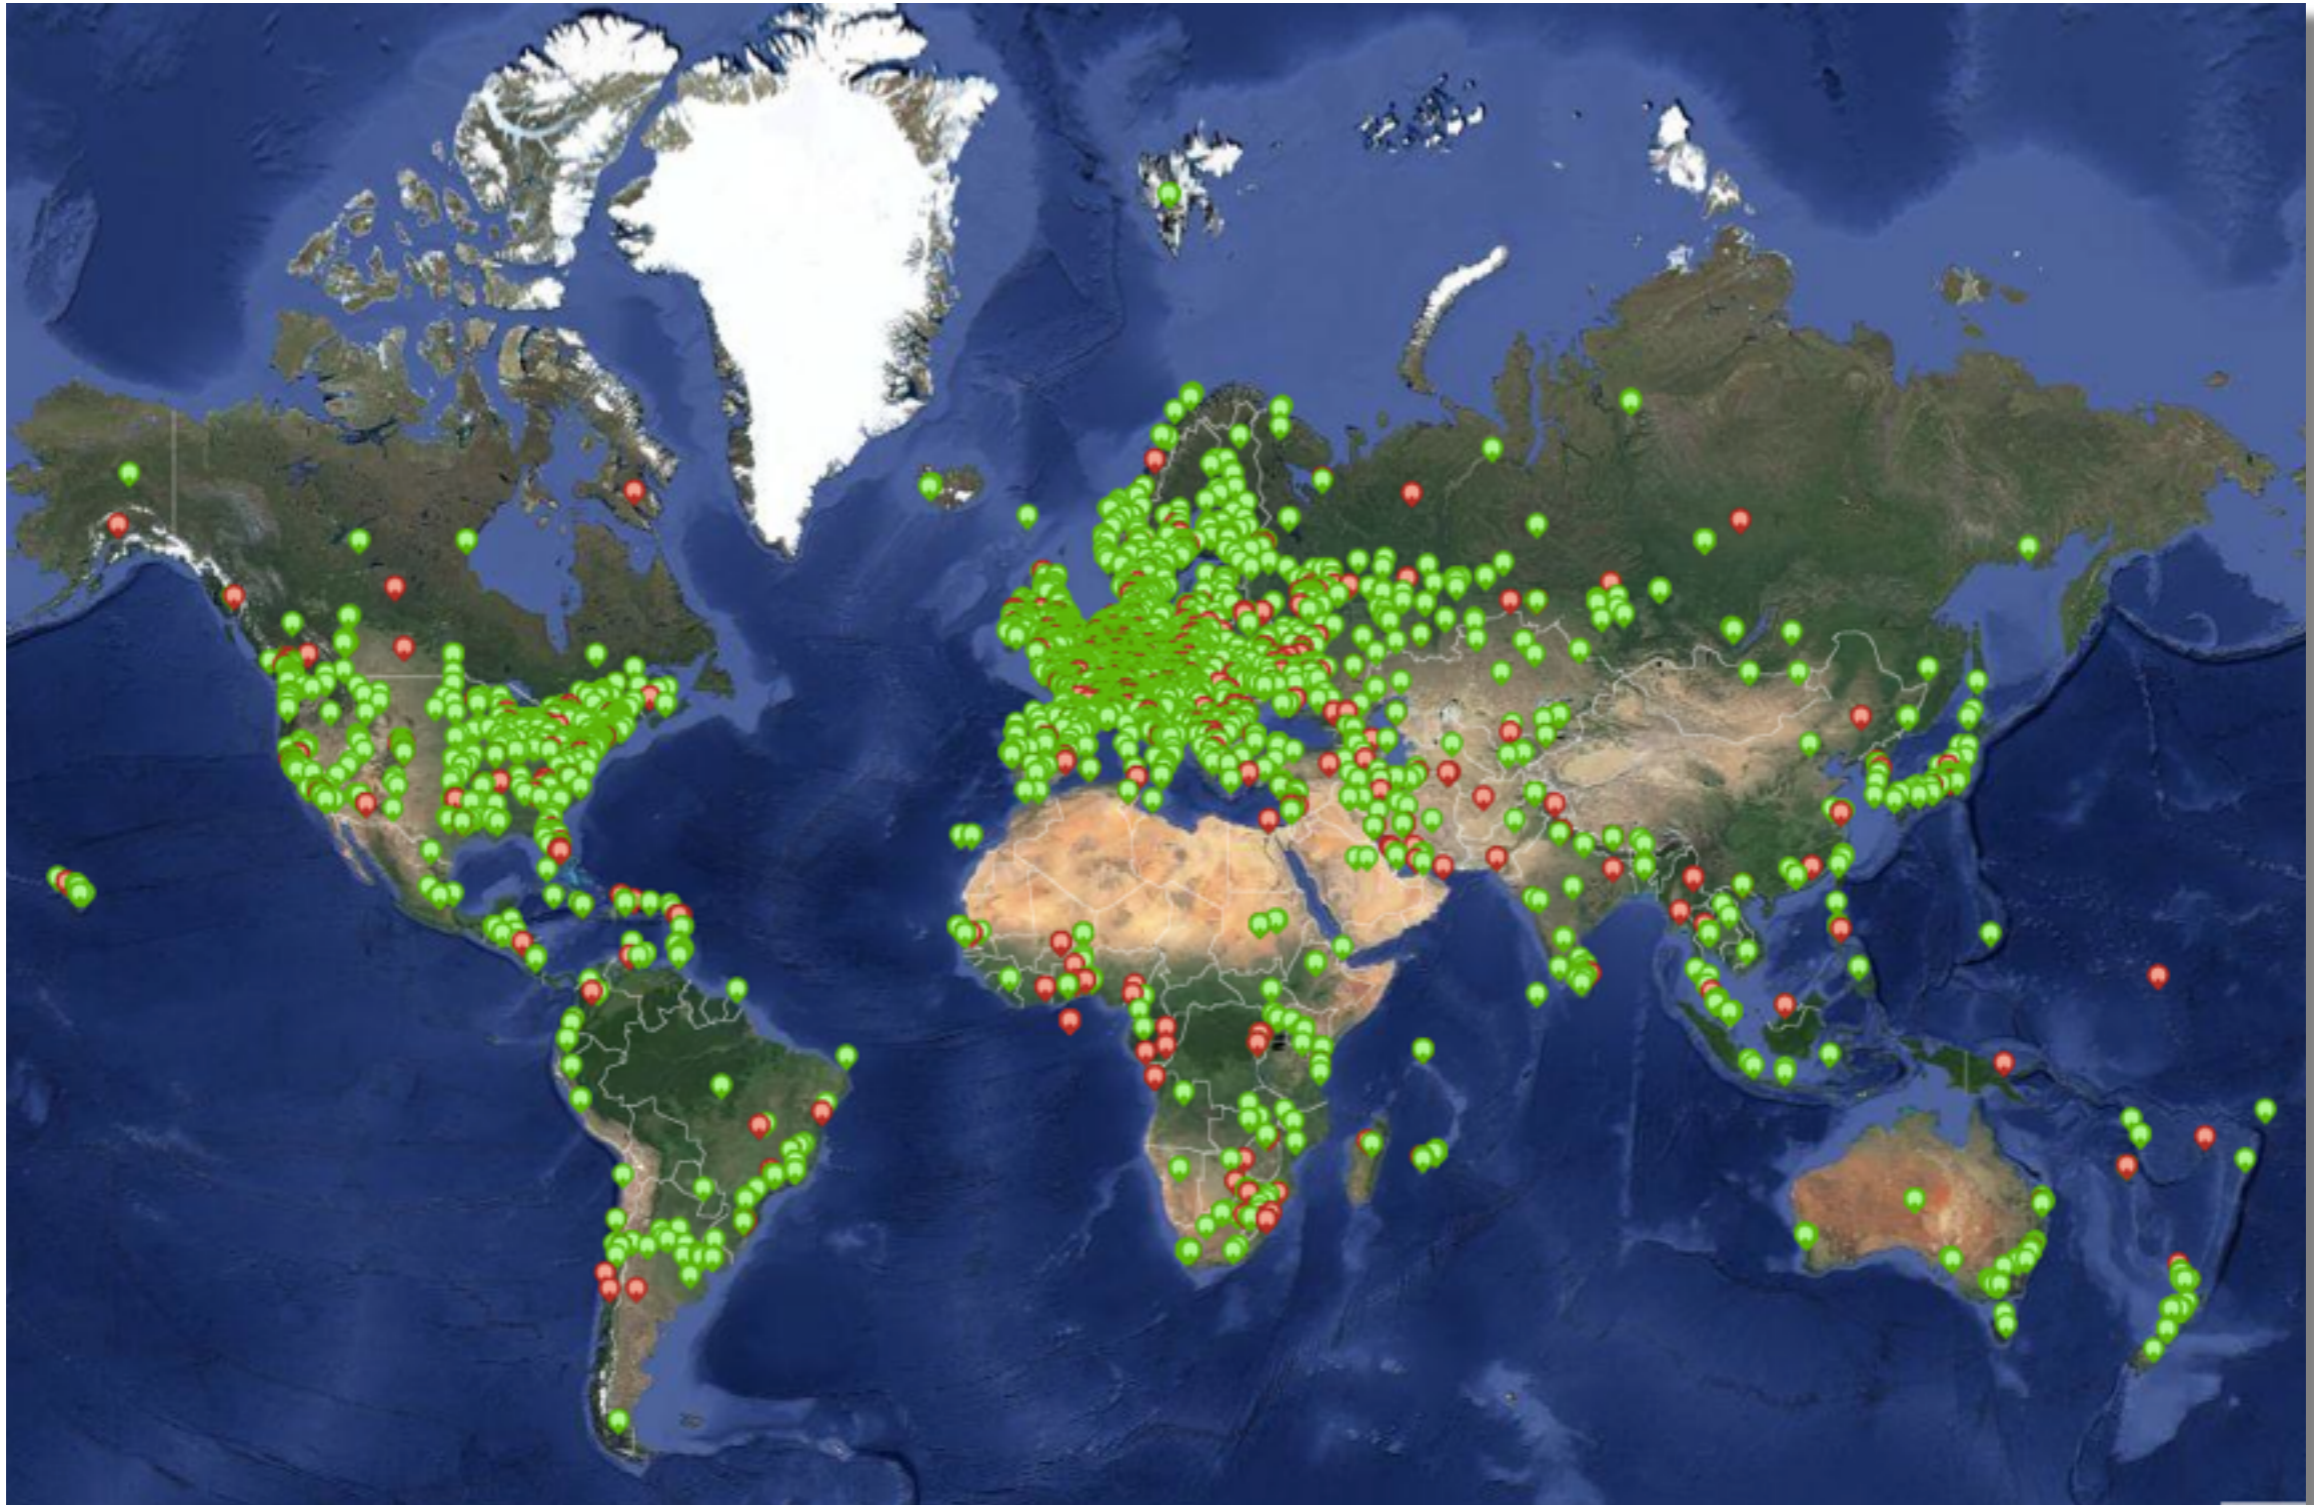

# **RIPE Atlas Global Internet Measurement Network**

---

Marco Schmidt  
RIPE NCC

- Active measurements network consisting of thousands of probes
- Ongoing global measurements to root nameservers
  - Visualised as Internet traffic maps
- Ongoing regional measurements towards “anchors”
- Users can run measurements to targets of their choice
  - ping, traceroute, DNS, SSL/TLS and NTP
- Data publicly available via API and visualisations

- 8,600+ probes connected
- **230**+ probes in LACNIC region
- 5,000+ active users in the last quarter
- 2,500+ results collected per second
- 35,000+ customised measurements weekly

Country	Probes
Brazil	56
Argentina	28
Chile	21
Uruguay	15
Mexico	7
Dominican Republic	7
Venezuela	6
Colombia	4
Trinidad and Tobago	4
Peru	4

## **Selected RIPE Atlas Use Case**

---

- Impact of IXPs on keeping traffic local

<https://labs.ripe.net/Members/emileaben/measuring-ixps-with-ripe-atlas>

<https://labs.ripe.net/Members/emileaben/measuring-countries-and-ixps-in-the-see-region>