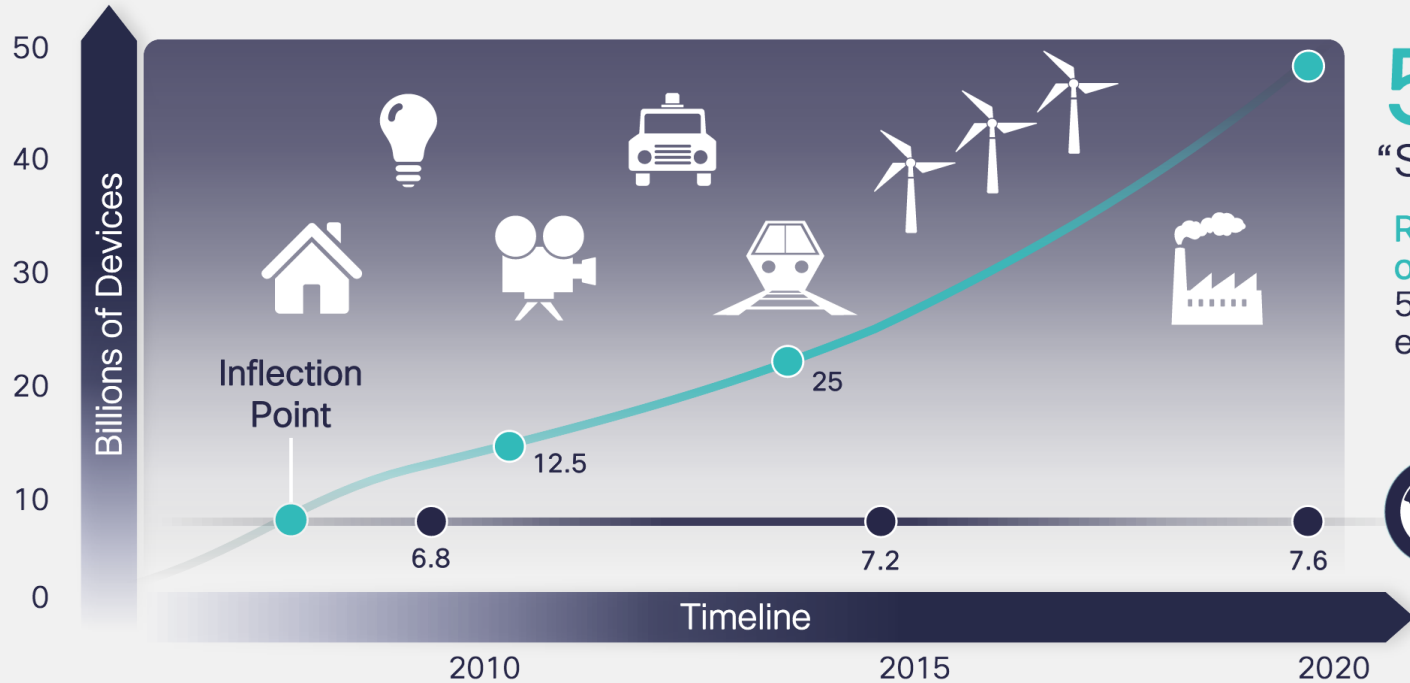

# Innovación para Conectar lo Desconectado

El Internet de Todo

Alvaro Retana (aretana@cisco.com)

Distinguished Engineer, Cisco Services

# IoT is Here Now – and Growing!

**50** Billion  
“Smart Objects”

Rapid Adoption Rate  
of Digital Infrastructure:  
5X Faster than  
electricity and telephony

World  
Population

The New Essential Infrastructure