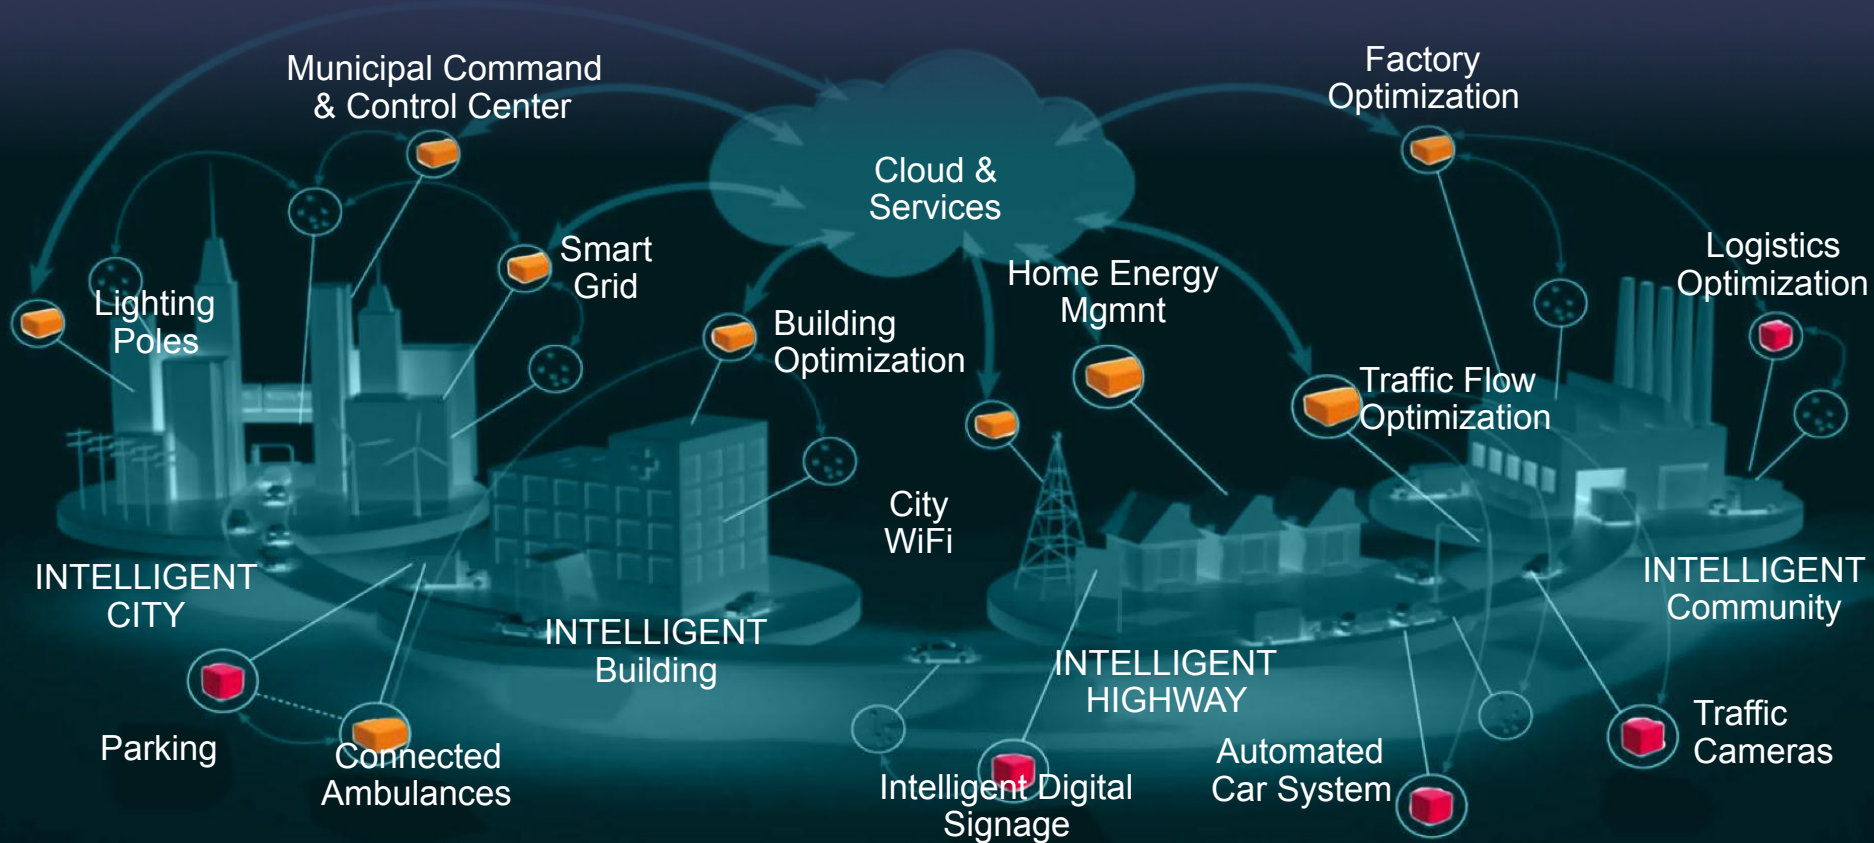

City Infographics